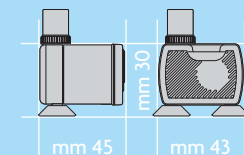

Product	Q. max		Q. min		H max		230 V-50 Hz	120 V-60 Hz	Certification
104	240 l/h	55 gph	120 l/h	30 gph	0,50 m	1,5 ft	5 W	4 W	
106	300 l/h	70 gph	150 l/h	35 gph	0,70 m	2,3 ft	5 W	4 W	

Product	Code	Q.ty/box	EAN Code	Cable length
104	7101-0000	24	80 23 493 71001 2	1,5 m
106	7101-5000	24	80 23 493 71002 9	1,5 m